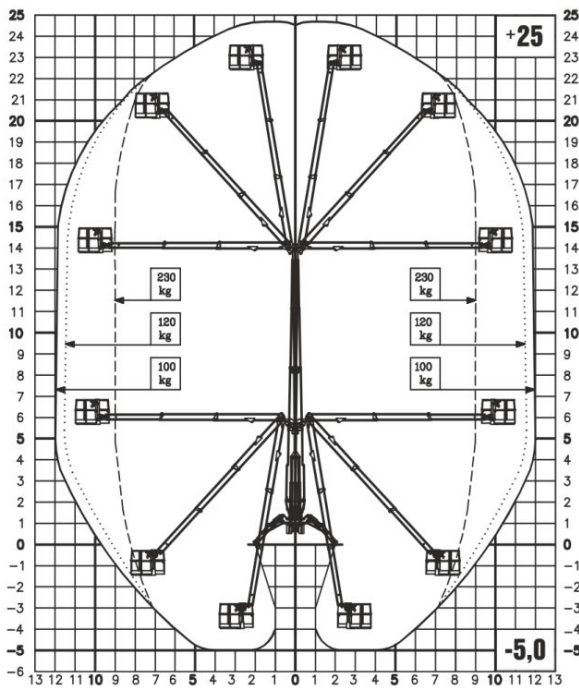

There are no translations available.

DT25
SPYDER

Passiamo sopra ogni cosa
We fly al over

14 mts up and 12 mts over: never so high

Sottosopra
Downunder

-5,0 m

Tutto in uno
All in one

00° 30°