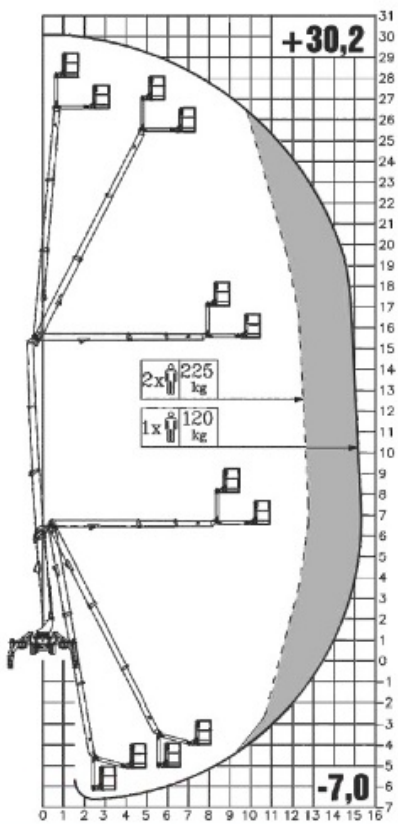

DT30
SPYDER

Passiamo sopra ogni cosa
We fly all over

16 mts up and 15,5 mts over: never so high

Sottosopra
Downunder

-7,0 m

Tutto in uno
All in one

30°

Atterriamo ovunque
We land everywhere